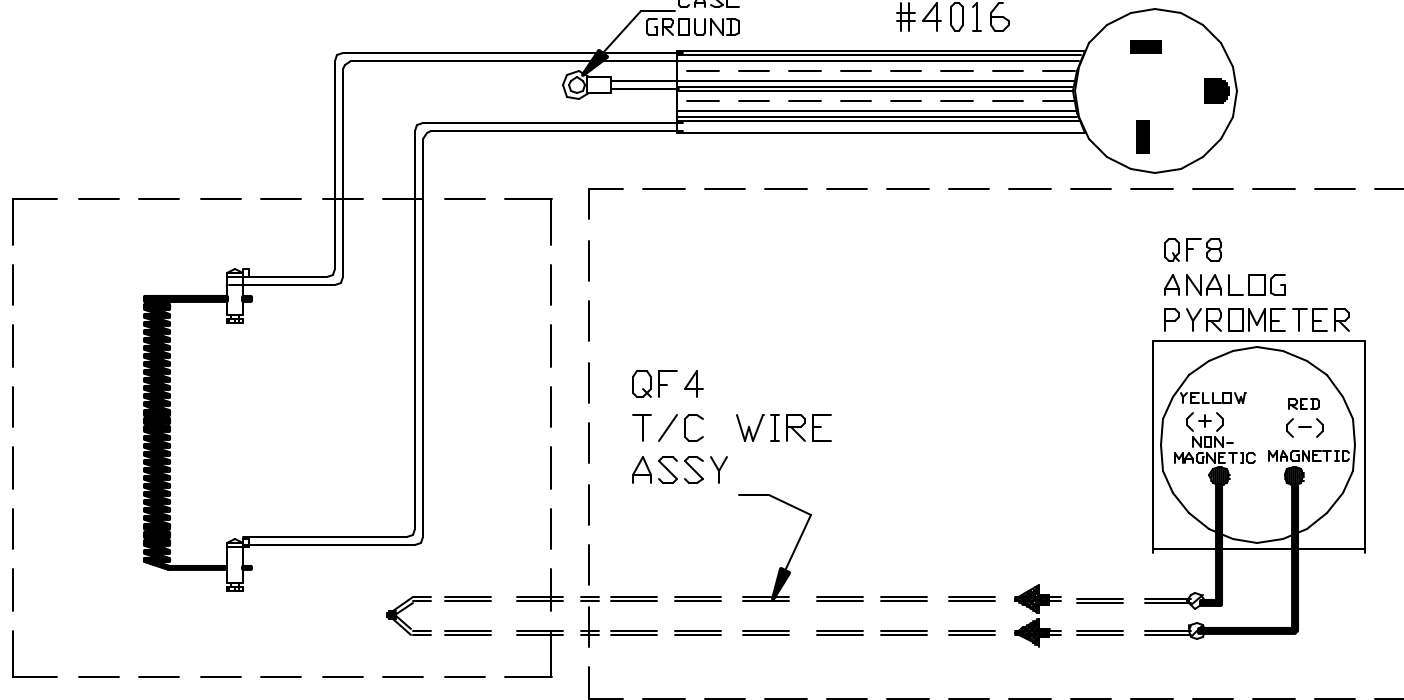

#12-3 CORDSET
6-20P CAP
#4016

CASE
GROUND

220 VOLTS
1 PHASE
60 HERTZ
7 AMPS
1550 WATTS
MAX TEMP 2000°F

QF6E
MUFFLE

QF4
T/C WIRE
ASSY

QF8
ANALOG
PYROMETER

QF5
PYROMETER & T/C ASSY

COMMENTS

PARAGON INDUSTRIES
2011 SOUTH TOWN EAST BLVD
MESQUITE, TEXAS 75149

PRODUCT DESCRIPTION
QUICKFIRE VIE KILN
220V, 1PH, 60HZ, 7A, 1550W

PART NO.

QFVIE

REV

-

WIRING DIAGRAM