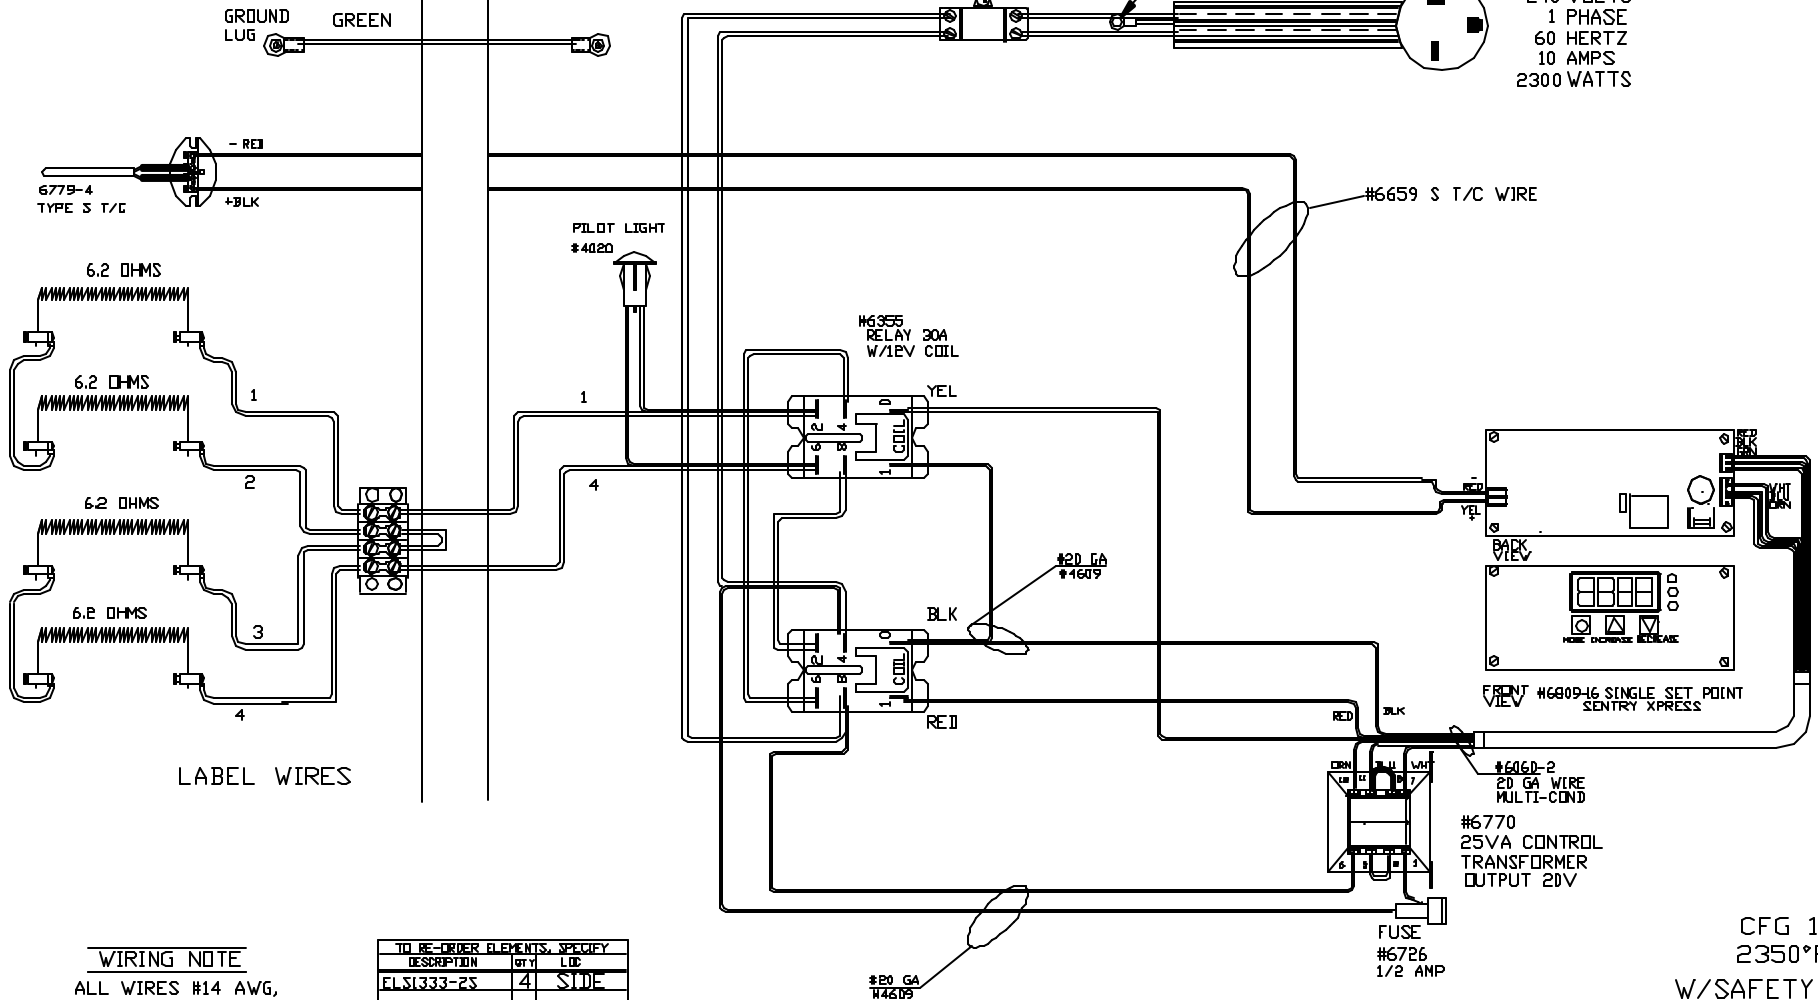

KILN 6 FT REMOTE

#12-3 CORDSET
6-20P CAP
#4016

POWER REQ'TS
240 VOLTS
1 PHASE
60 HERTZ
10 AMPS
2300 WATTS

WIRING NOTE
ALL WIRES #14 AWG,
TYPE SEW/SF2 MINIMUM
UNLESS OTHERWISE NOTED

TO RE-ORDER ELEMENTS, SPECIFY		
DESCRIPTION	QTY	LEAD
FLS1333-2S	4	SIDE

NOTE! PLEASE REFER
TO THIS NUMBER WHEN
ORDERING PARTS FOR
THIS KILN

CFG 1
2350°F
W/SAFETY
BLUE
SPL SSP BD

REV	DATE	BY	DESCRIPTION
-	12/16/10	DTB	
A	1/13/11	DTB	CORRECTED TRANS WIRING

SWITCH BOX ASSY- 42199-3
PARAGON INDUSTRIES
2011 SOUTH TOWN EAST BLVD
MESQUITE, TEXAS 75149

WIRING DIAGRAM
240V, 1 PHASE 60HZ 2300 WATTS

PART NO	REV
S1333-2	A
KL 7.5X7.5X8.8	