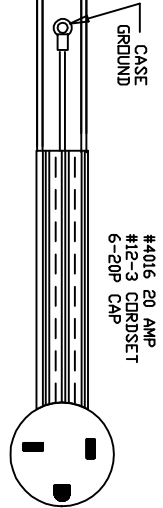

TO RE-ORDER ELEMENTS, SPECIFY		
DESCRIPTION	QTY	LDC
EL007.51133-72	2	SIDE
EL001.01133-10	1	TOP

POWER REQ'TS
240 VOLTS
1 PHASE
60 HERTZ
15 AMPS
3600 WATTS