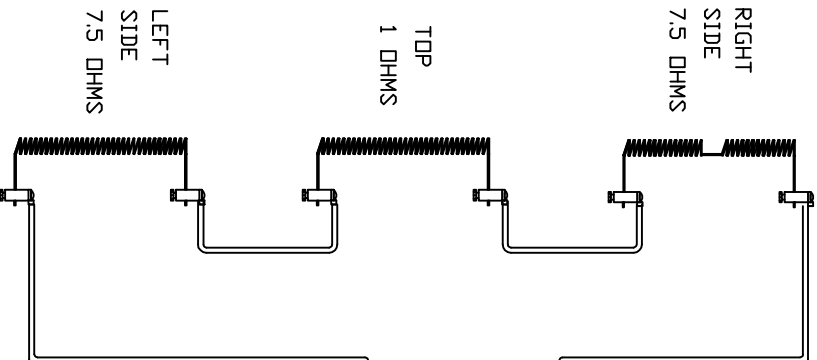

TO RE-ORDER ELEMENTS, SPECIFY		
DESCRIPTION	QTY	LDC
EL007.51133-72	2	SIDE
EL001.01133-10	1	TOP

POWER REQ'TS
240 VOLTS
1 PHASE
60 HERTZ
15 AMPS
3600 WATTS