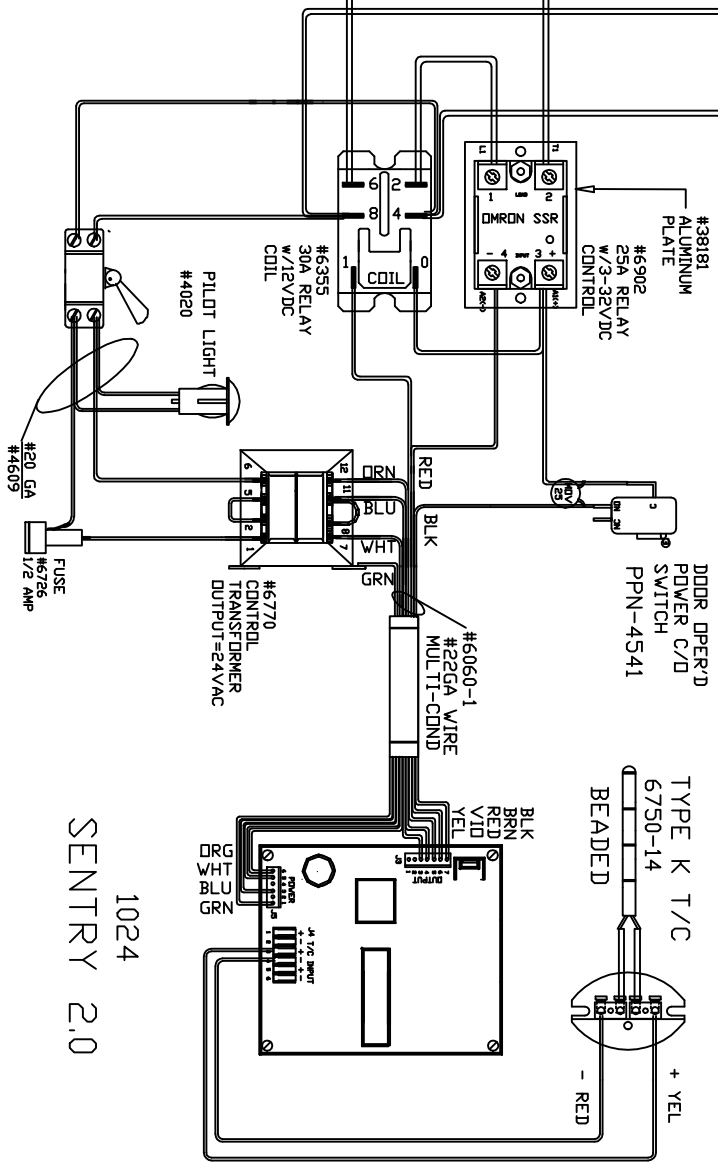

WIRING NOTE
ALL WIRES #14 AWG,
TYPE SEW/SF2 MINIMUM
UNLESS OTHERWISE NOTED

REV	DATE	BY	DESCRIPTION
-	6/22/18	MHK	

SWITCH BOX ASSY - 42271-44
PARAGON INDUSTRIES
2011 SOUTH TOWN EAST BLVD
MESSQUITE, TEXAS 75149

WIRING DIAGRAM
240V, 1 PHASE, 15A, 60HZ, 3600 WATTS

PART NO	REV
5F6122MD00	-
KM36T	FILE

PART NO 5F61221D00

CFG 5
BLACK
2350°F