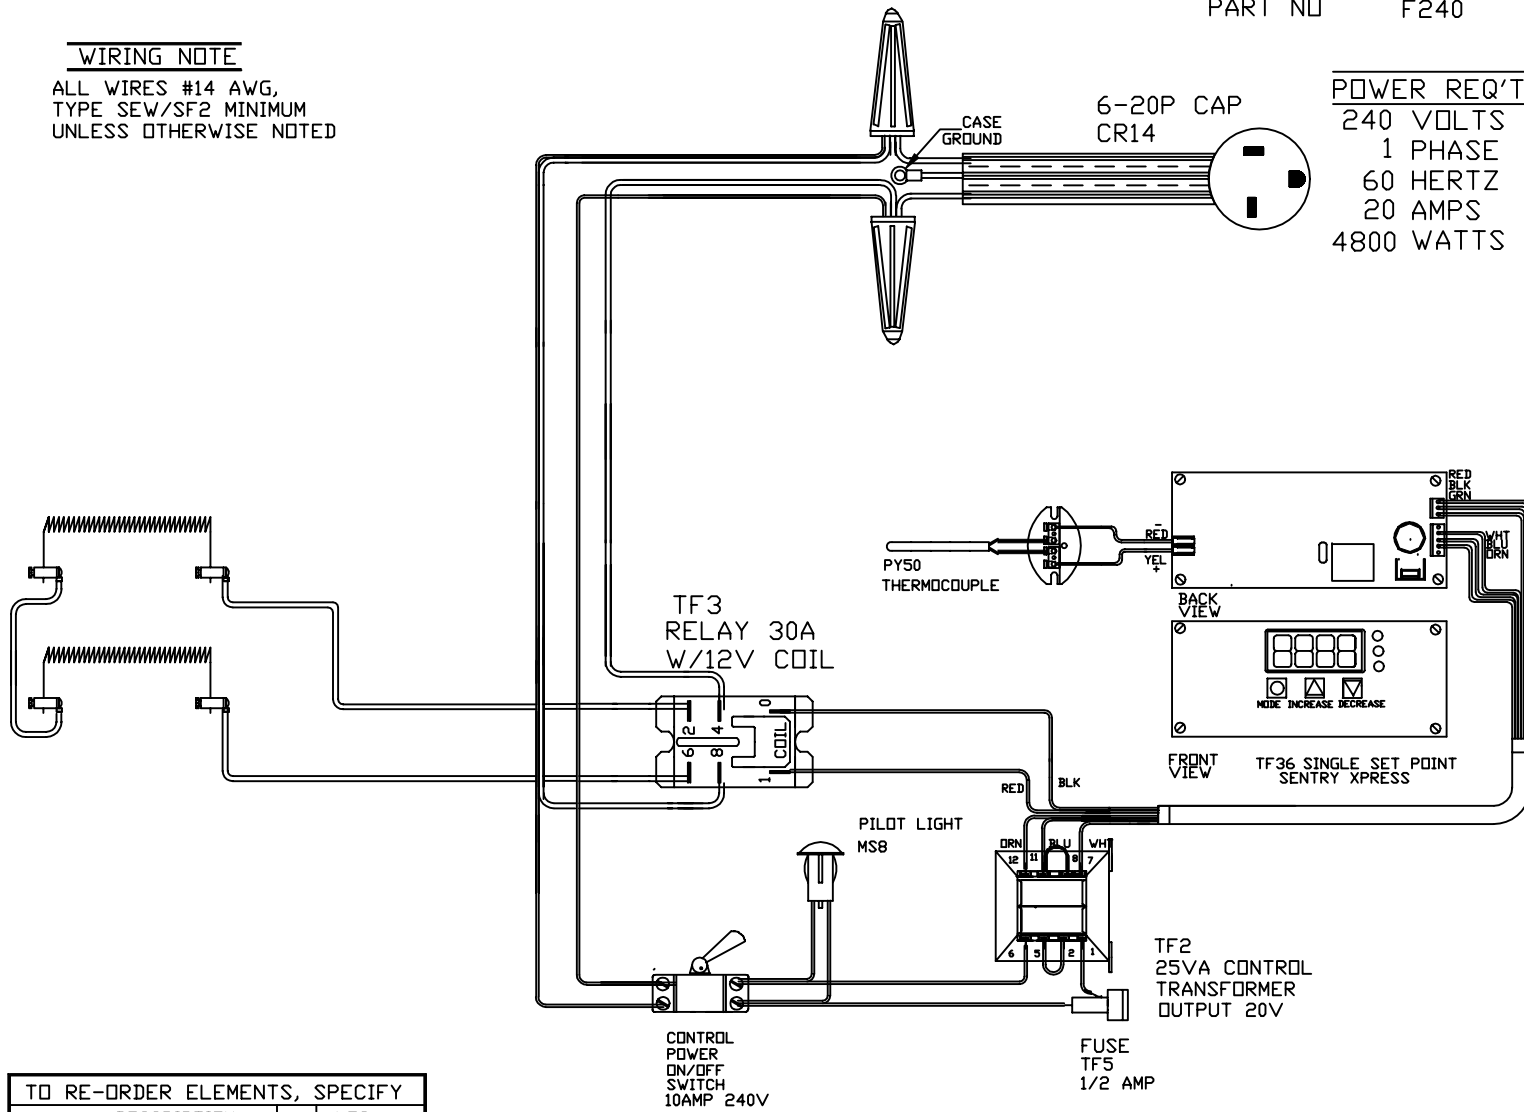

PART NO F240

WIRING NOTE

ALL WIRES #14 AWG,
TYPE SEW/SF2 MINIMUM
UNLESS OTHERWISE NOTED

POWER REQ'TS

240 VOLTS
1 PHASE
60 HERTZ
20 AMPS
4800 WATTS

TO RE-ORDER ELEMENTS, SPECIFY		
DESCRIPTION	QTY	LOC
ELF240T	2	TOP

REV	DATE	BY	DESCRIPTION	SWITCH BOX ASSY-	WIRING DIAGRAM	PART NO	F240	REV
-	6-6-02	RLG		PARAGON INDUSTRIES 2011 SOUTH TOWN EAST BLVD MESQUITE, TEXAS 75149	240V, 1PHASE ,60HZ 4800WATTS	BEAD FCE 18X13X18		-
								FILE